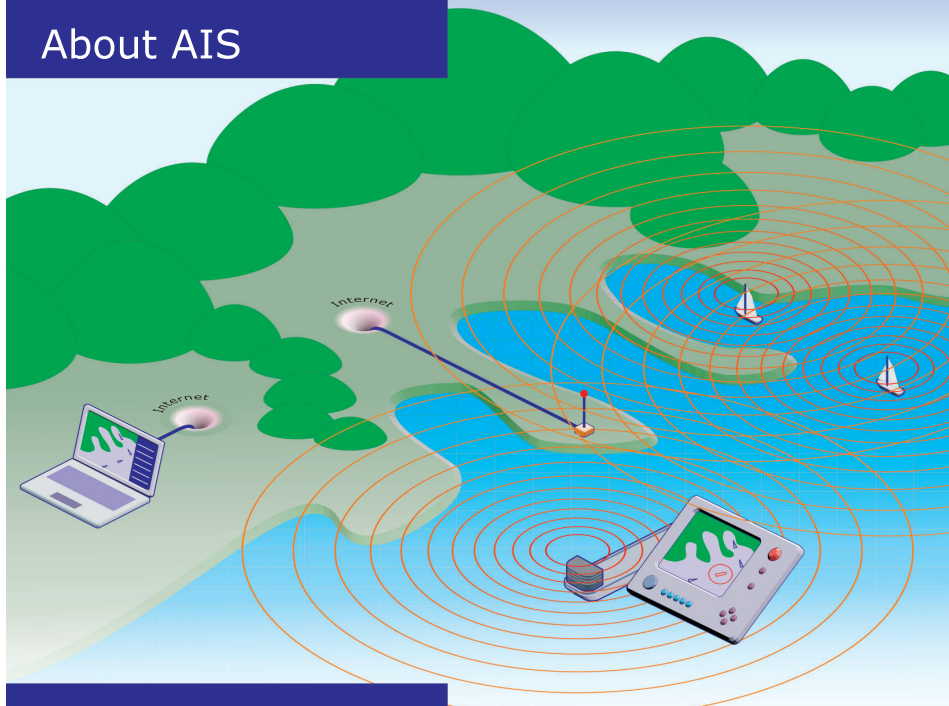

GPS

About AIS

Which installs easier?

BlueAIS

Simple Installation
&
Low Cost

Blue AIS

to Power Supply
&
Chart Plotter

Other AIS Products

Difficult Installation
&
High Cost

Who gains more?

BlueAIS

Blue AIS

Antenna gain = +1,0dBi
Cable loss = 0,0dB
Splitter loss = 0,0dB

Final Signal Budget = **+1,0dBi**

Other AIS Products

Final Signal Budget = **-0,3dBi**