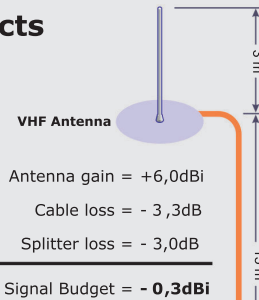

Difficult Installation
&
High Cost

Who gains more?

BlueAIS

Blue AIS

Antenna gain = +1,0dBi
Cable loss = 0,0dB
Splitter loss = 0,0dB

Final Signal Budget = **+1,0dBi**

Other AIS Products

Final Signal Budget = **-0,3dBi**